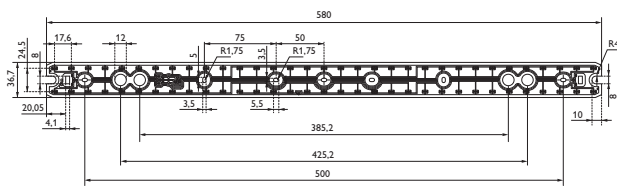

Fortimo LED Line 1ft 1100lm 830 1R LV1

Dimensional drawing

unspecified tolerances ± 0.2 mm

Fortimo LED Line 1ft 650lm 830 3R HV1

unspecified tolerances ± 0.2 mm

Fortimo LED Line 2ft 2200lm 830 1R HV1

Fortimo LED Line 2ft 1250lm 830 2R HV1