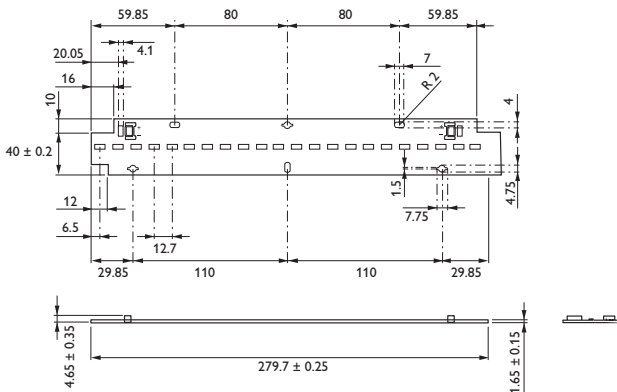

Fortimo LED Line 1ft 1100lm 830 1R LV1

Dimensional drawing

unspecified tolerances ± 0.2 mm

Fortimo LED Line 1ft 650lm 830 3R HV1

unspecified tolerances ± 0.2 mm

Fortimo LED Line 2ft 2200lm 830 1R HV1

Fortimo LED Line 2ft 1250lm 830 2R HV1