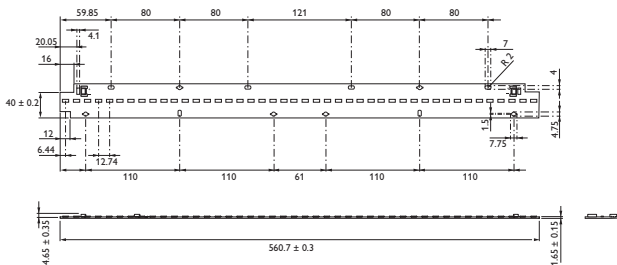

Dimensional drawing

unspecified tolerances ± 0.2 mm

Fortimo LED Line 1ft 650lm 830 3R HV1

unspecified tolerances ± 0.2 mm

Fortimo LED Line 2ft 2200lm 830 1R HV1

Fortimo LED Line 2ft 1250lm 830 2R HV1

unspecified tolerances ± 0.2 mm

Fortimo LED Line 1ft 1100lm 830 1R LV1

Dimensional drawing

unspecified tolerances ± 0.2 mm

Fortimo LED Line 1ft 650lm 830 3R HV1

unspecified tolerances ± 0.2 mm

Fortimo LED Line 2ft 2200lm 830 1R HV1

Fortimo LED Line 2ft 1250lm 830 2R HV1