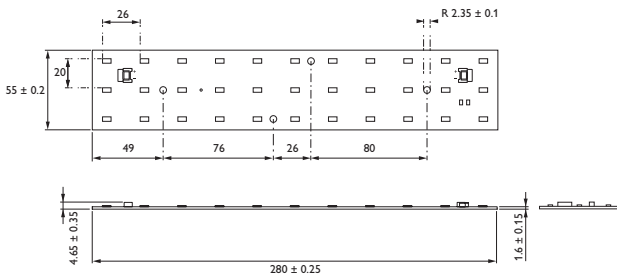

Dimensional drawing

unspecified tolerances ± 0.2 mm

Fortimo LED Line 1ft 650lm 830 3R HV1

unspecified tolerances ± 0.2 mm

Fortimo LED Line 2ft 2200lm 830 1R HV1

Fortimo LED Line 2ft 1250lm 830 2R HV1

unspecified tolerances ± 0.2 mm

Fortimo LED Line 1ft 1100lm 830 1R LV1

Dimensional drawing

unspecified tolerances ± 0.2 mm

Fortimo LED Line 1ft 650lm 830 3R HV1

unspecified tolerances ± 0.2 mm

Fortimo LED Line 2ft 2200lm 830 1R HV1

Fortimo LED Line 2ft 1250lm 830 2R HV1