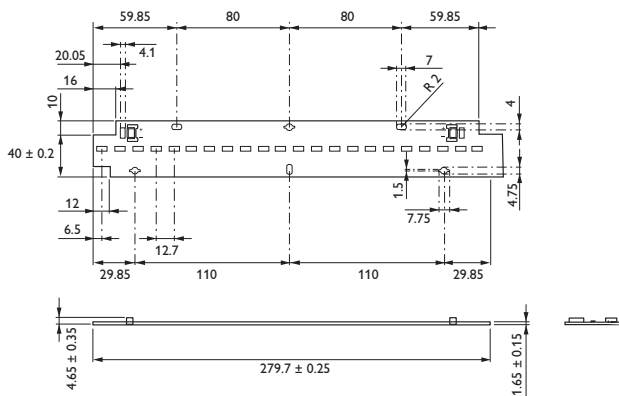

Dimensional drawing

unspecified tolerances ± 0.2 mm

Fortimo LED Line 1ft 650lm 830 3R HV1

unspecified tolerances ± 0.2 mm

Fortimo LED Line 2ft 2200lm 830 1R HV1

Fortimo LED Line 2ft 1250lm 830 2R HV1

unspecified tolerances ± 0.2 mm

Fortimo LED Line 1ft 1100lm 830 1R LV1

Dimensional drawing

unspecified tolerances ± 0.2 mm

Fortimo LED Line 1ft 650lm 830 3R HV1

unspecified tolerances ± 0.2 mm

Fortimo LED Line 2ft 2200lm 830 1R HV1

Fortimo LED Line 2ft 1250lm 830 2R HV1