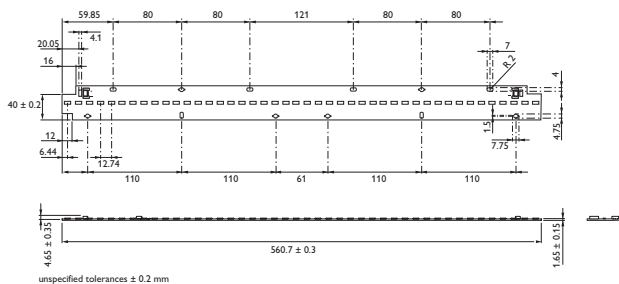

Dimensional drawing

unspecified tolerances ± 0.2 mm

Fortimo LED Line 1ft 650lm 830 3R HV1

unspecified tolerances ± 0.2 mm

Fortimo LED Line 2ft 2200lm 830 1R HV1

Fortimo LED Line 2ft 1250lm 830 2R HV1

unspecified tolerances ± 0.2 mm