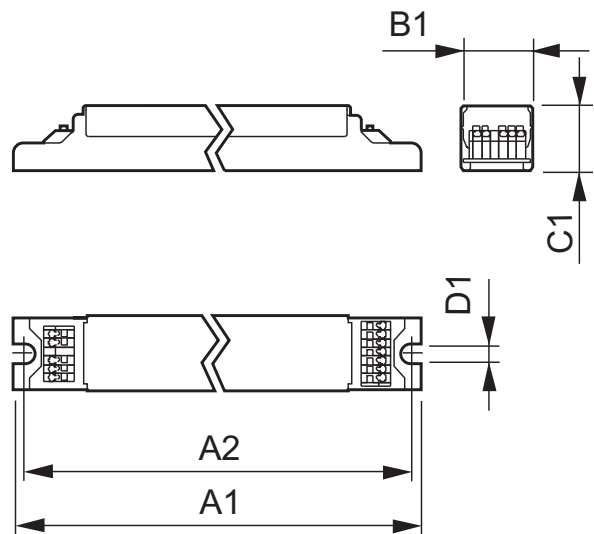

Xitanium 75W 0.7-2A 54V TD 230V

Product	A1 (Norm)	A2 (Norm)	A3 (Norm)	A4 (Norm)	B1 (Norm)	B2 (Norm)
Xitanium 75W 0.7-2A 54V TD 230V	424	415	-	-	30	-

General Characteristics

Order code	Full product name	Operating Position
929000680103	Fortimo LED Line 1ft 650lm 830 3R HV1	-
929000680203	Fortimo LED Line 1ft 650lm 835 3R HV1	-
929000680303	Fortimo LED Line 1ft 650lm 840 3R HV1	-
929000680403	Fortimo LED Line 1ft 650lm 850 3R HV1	-
929000680503	Fortimo LED Line 1ft 1100lm 830 3R HV1	-

Order code	Full product name	Operating Position
929000680603	Fortimo LED Line 1ft 1100lm 835 3R HV1	-
929000680703	Fortimo LED Line 1ft 1100lm 840 3R HV1	-
929000680803	Fortimo LED Line 1ft 1100lm 850 3R HV1	-
929000680903	Fortimo LED Line 1ft 650lm 830 3R LV1	-
929000681003	Fortimo LED Line 1ft 650lm 835 3R LV1	-