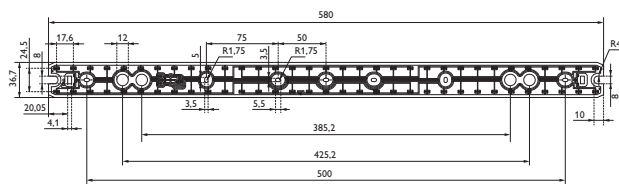

Dimensional drawing

unspecified tolerances ± 0.2 mm

Fortimo LED Line 1ft 650lm 830 3R HV1

unspecified tolerances ± 0.2 mm

Fortimo LED Line 2ft 2200lm 830 1R HV1

Fortimo LED Line 2ft 1250lm 830 2R HV1

unspecified tolerances ± 0.2 mm

Fortimo LED Line 1ft 1100lm 830 1R LV1

Dimensional drawing

unspecified tolerances ± 0.2 mm

Fortimo LED Line 1ft 650lm 830 3R HV1

unspecified tolerances ± 0.2 mm

Fortimo LED Line 2ft 2200lm 830 1R HV1

Fortimo LED Line 2ft 1250lm 830 2R HV1