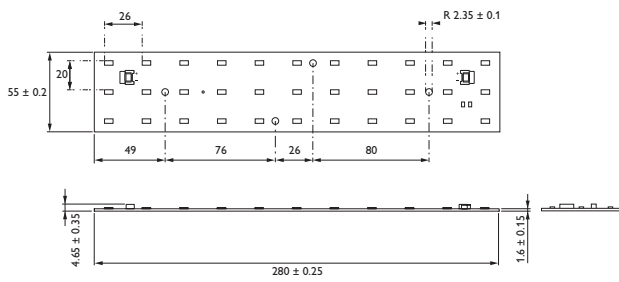

Dimensional drawing

unspecified tolerances ± 0.2 mm

Fortimo LED Line 1ft 650lm 830 3R HV1

unspecified tolerances ± 0.2 mm

Fortimo LED Line 2ft 2200lm 830 1R HV1

Fortimo LED Line 2ft 1250lm 830 2R HV1

unspecified tolerances ± 0.2 mm