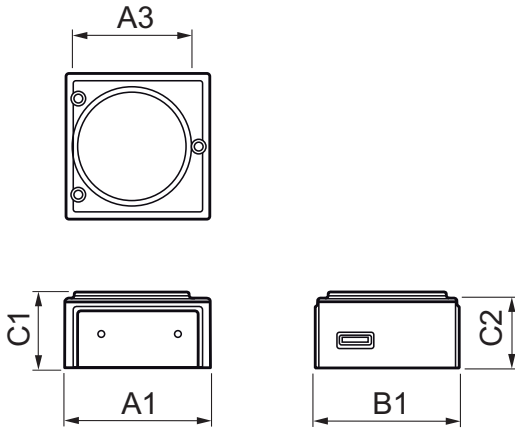

Fortimo LED DLM Cable 1100-2000

Fortimo LED downlight module Gen3

Dimensional drawing

Dimensional drawing

Fortimo LED DLM module

Product	A1 (Norm)	A3 (Norm)	B1 (Norm)	C1 (Norm)	C2 (Norm)
Fortimo LED DLM 3000 44W/830 Gen3	81.6	66.8	82.8	43.7	40.2
Fortimo LED DLM 3000 44W/835 Gen3	81.6	66.8	82.8	43.7	40.2
Fortimo LED DLM 3000/850 Gen3	81.6	66.8	82.8	43.7	40.2
Fortimo LED DLM 3000 41W/840 Gen3	81.6	66.8	82.8	43.7	40.2
Fortimo LED DLM 1100 12W/830 Gen3	81.6	66.8	82.8	43.7	40.2
Fortimo LED DLM 1100 11W/835 Gen3	81.6	66.8	82.8	43.7	40.2
Fortimo LED DLM 1100 11W/840 Gen3	81.6	66.8	82.8	43.7	40.2
Fortimo LED DLM 1100/850 Gen3	81.6	66.8	82.8	43.7	40.2
Fortimo LED DLM 2000 24W/830 Gen3	81.6	66.8	82.8	43.7	40.2
Fortimo LED DLM 2000 23W/835 Gen3	81.6	66.8	82.8	43.7	40.2
Fortimo LED DLM 2000 22W/840 Gen3	81.6	66.8	82.8	43.7	40.2
Fortimo LED DLM 2000/850 Gen3	81.6	66.8	82.8	43.7	40.2
Fortimo LED DLM 1100 12W/830 Gen3+	81.6	66.8	82.8	43.7	40.2
Fortimo LED DLM 1100 11W/840 Gen3+	81.6	66.8	82.8	43.7	40.2
Fortimo LED DLM 2000 23W/830 Gen3+	81.6	66.8	82.8	43.7	40.2
Fortimo LED DLM 2000 21W/840 Gen3+	81.6	66.8	82.8	43.7	40.2
Fortimo LED DLM 3000 39W/830 Gen3+	81.6	66.8	82.8	43.7	40.2
Fortimo LED DLM 3000 35W/840 Gen3+	81.6	66.8	82.8	43.7	40.2