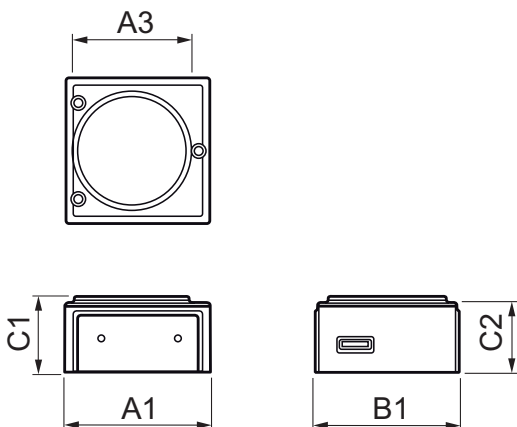

Fortimo LED downlight module Gen4

Dimensional drawing

**Fortimo LED DLM module**

Product	A1 (Norm)	A3 (Norm)	B1 (Norm)	C1 (Norm)	C2 (Norm)
Fortimo LED DLM 3000 44W/835 Gen3	81.6	66.8	82.8	43.7	40.2
Fortimo LED DLM 3000/850 Gen3	81.6	66.8	82.8	43.7	40.2
Fortimo LED DLM 1100/850 Gen3	81.6	66.8	82.8	43.7	40.2
Fortimo LED DLM 2000/850 Gen3	81.6	66.8	82.8	43.7	40.2
Fortimo LED DLM 1100 12W/830 Gen3+	81.6	66.8	82.8	43.7	40.2
Fortimo LED DLM 1100 11W/840 Gen3+	81.6	66.8	82.8	43.7	40.2
Fortimo LED DLM 2000 23W/830 Gen3+	81.6	66.8	82.8	43.7	40.2
Fortimo LED DLM 2000 21W/840 Gen3+	81.6	66.8	82.8	43.7	40.2
Fortimo LED DLM 3000 39W/830 Gen3+	81.6	66.8	82.8	43.7	40.2
Fortimo LED DLM 3000 35W/840 Gen3+	81.6	66.8	82.8	43.7	40.2
Fortimo LED DLM 1100 12W/830 Gen4	83.0	-	81.6	43.6	40.1

## Dimensional drawing

Fortimo LED DLM 1100 11W/840 Gen4	83.0	-	81.6	43.6	40.1
Fortimo LED DLM 2000 22W/830 Gen4	83.0	-	81.6	43.6	40.1
Fortimo LED DLM 2000 20W/840 Gen4	83.0	-	81.6	43.6	40.1
Fortimo LED DLM 3000 34W/830 Gen4	83.0	-	81.6	43.6	40.1
Fortimo LED DLM 3000 32W/840 Gen4	83.0	-	81.6	43.6	40.1