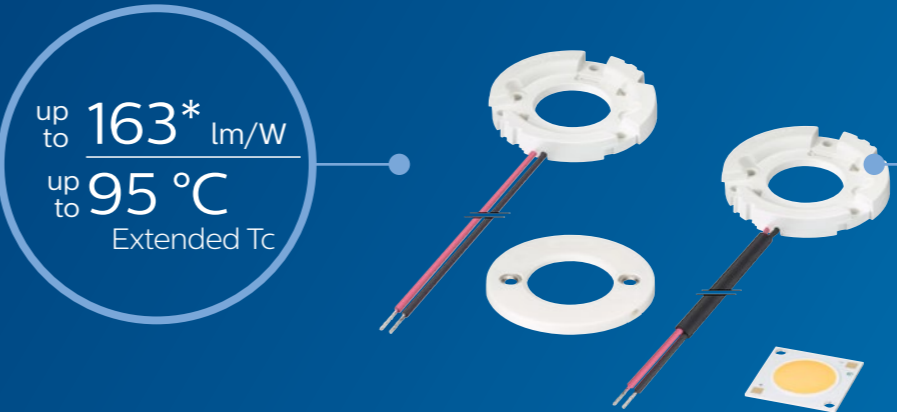

Light that sells

Creating an attractive retail experience requires lighting perfection. Solutions that can bring out rich colors and crisp whites, highlight textures and finishes. So a store can be seen in the best possible light.

It's a challenge that inspires manufacturers and designers to take retail lighting to the next level. Used to its full potential in retail, lighting makes merchandise, brands and businesses shine. With the latest generation of spot lighting, you can imagine new possibilities and offer unique lighting solutions for all your customer's needs.

A complete portfolio on a single platform

The Fortimo LED SLM Gen6 range includes a full range of color temperatures, plus three additional types that are optimized for specific lighting applications: PremiumWhite and CrispWhite for (fashion) retail stores and Food PremiumRed and Food WarmWhite for food retail.

What's new in Gen6?